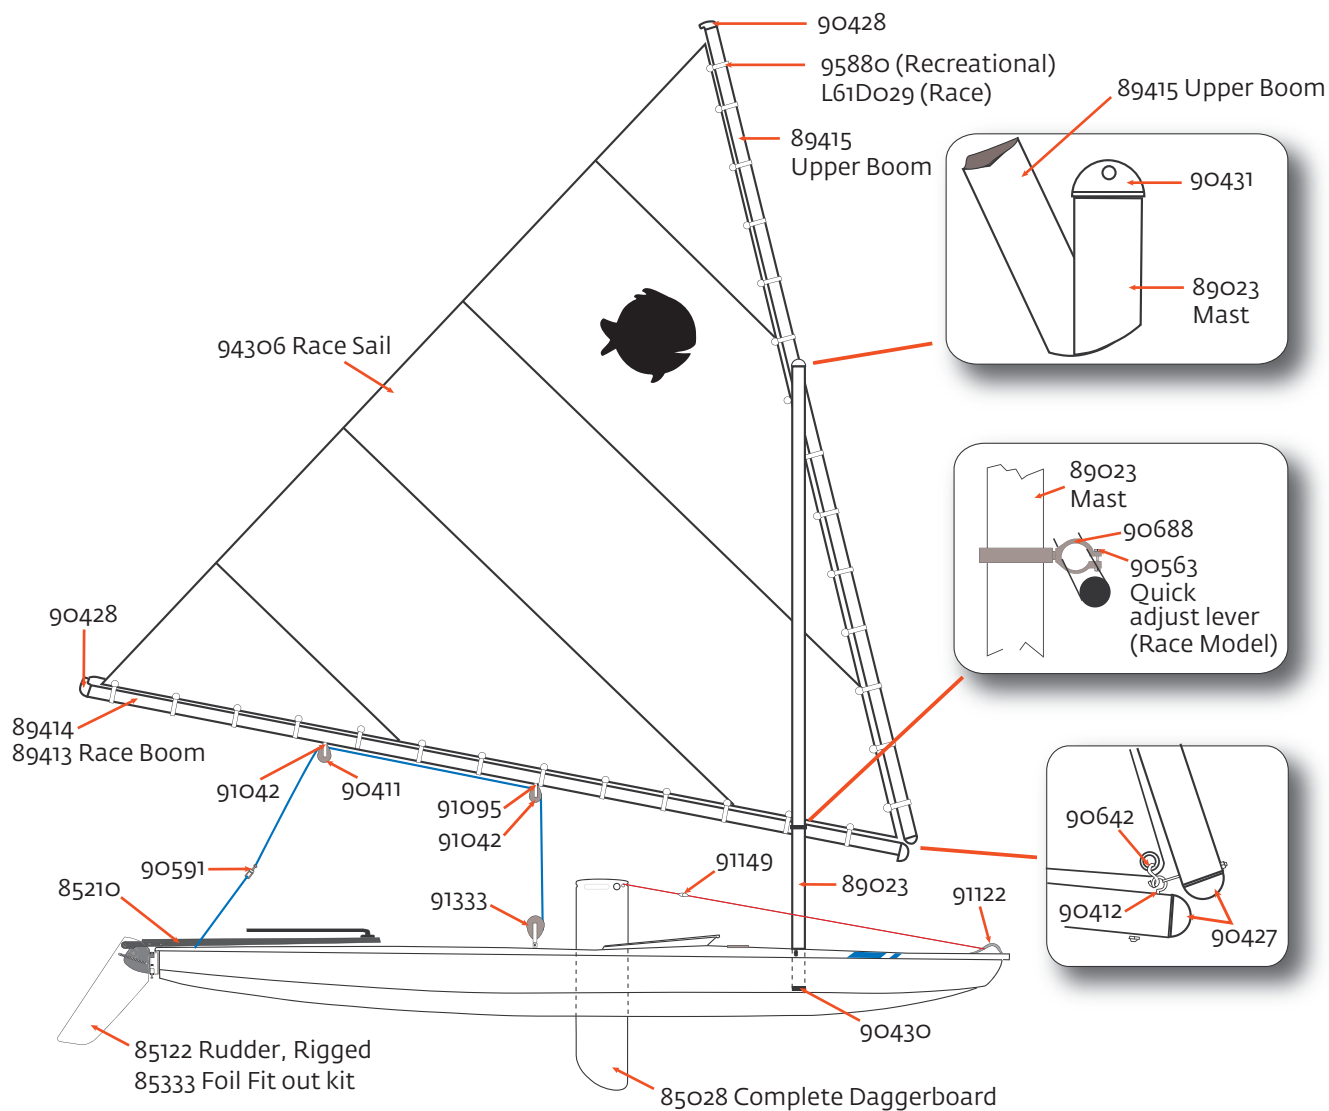

LASERPERFORMANCE

Sunfish PARTS LOCATOR

Sunfish Deck

SUNFISH PARTS LOCATOR

Sunfish Deck

SUNFISH PARTS LOCATOR

91026 Bailer Complete

- 91170
- 91062
- 91164
- 91029
- 91031

91025 Bailer Complete, old style bailer
91061 Cap only, old style bailer

Sunfish Blades

SUNFISH PARTS LOCATOR