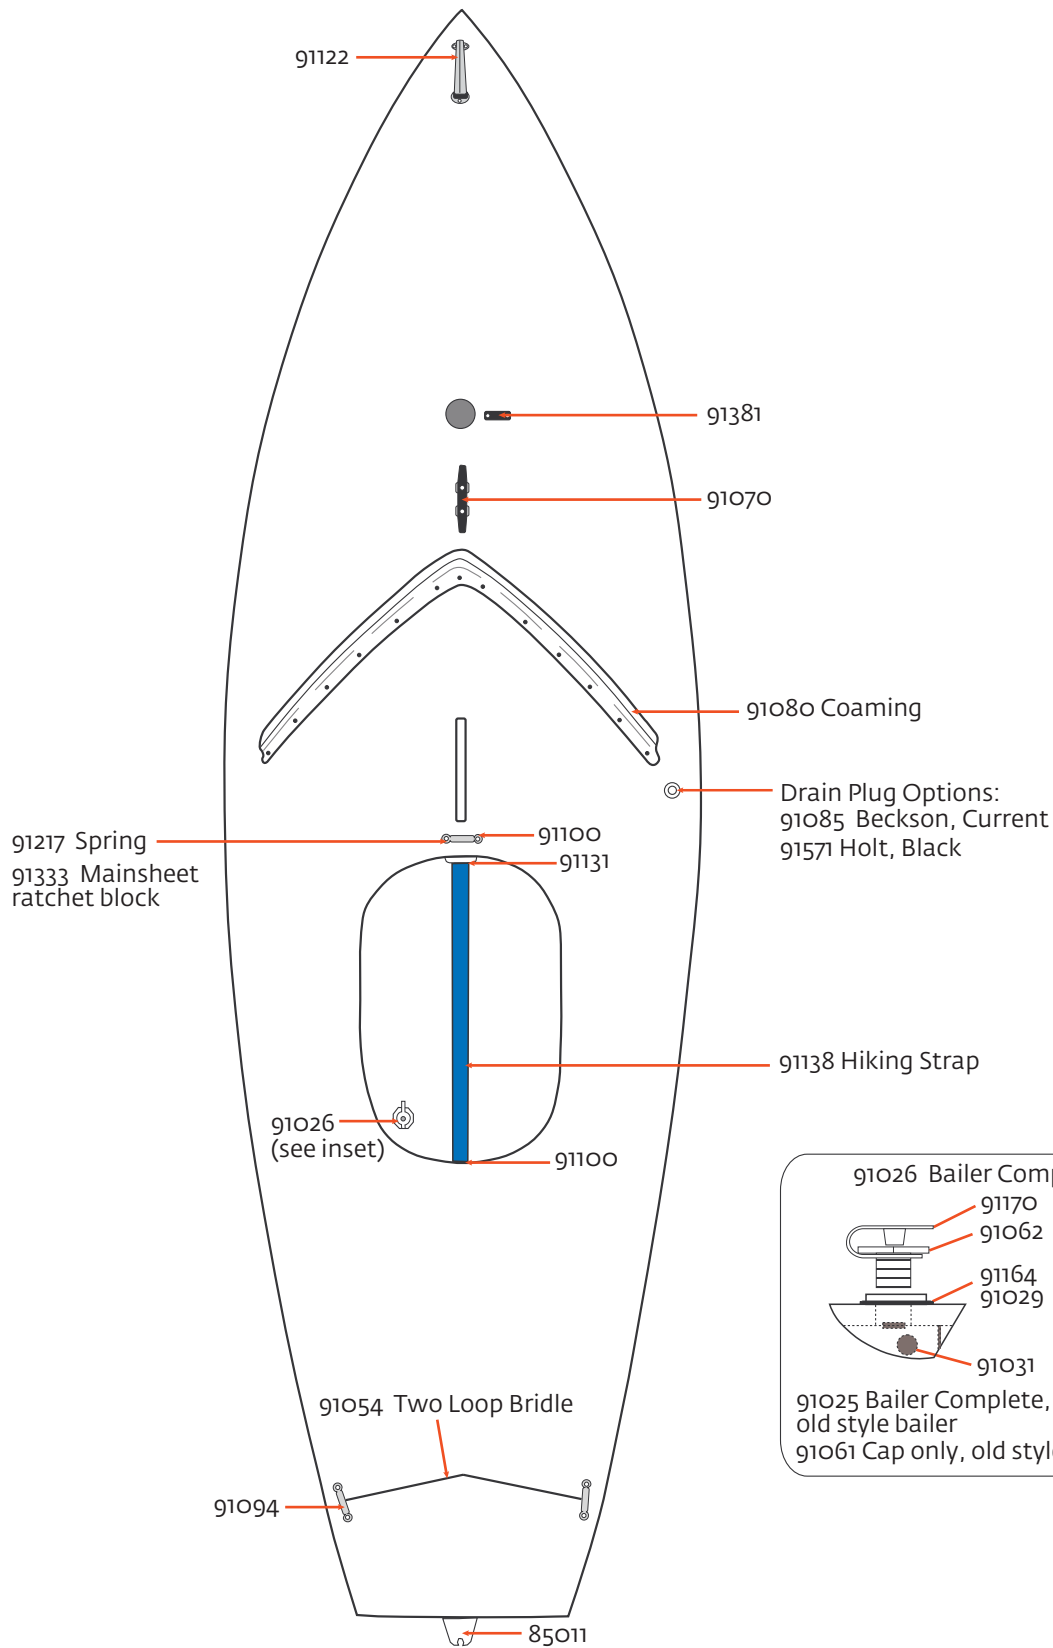

LASERPERFORMANCE

Sunfish PARTS LOCATOR

Sunfish Deck

SUNFISH PARTS LOCATOR

Sunfish Deck

SUNFISH PARTS LOCATOR

91026 Bailer Complete

- 91170
- 91062
- 91164
- 91029
- 91031

91025 Bailer Complete, old style bailer
91061 Cap only, old style bailer

Sunfish Blades

SUNFISH PARTS LOCATOR