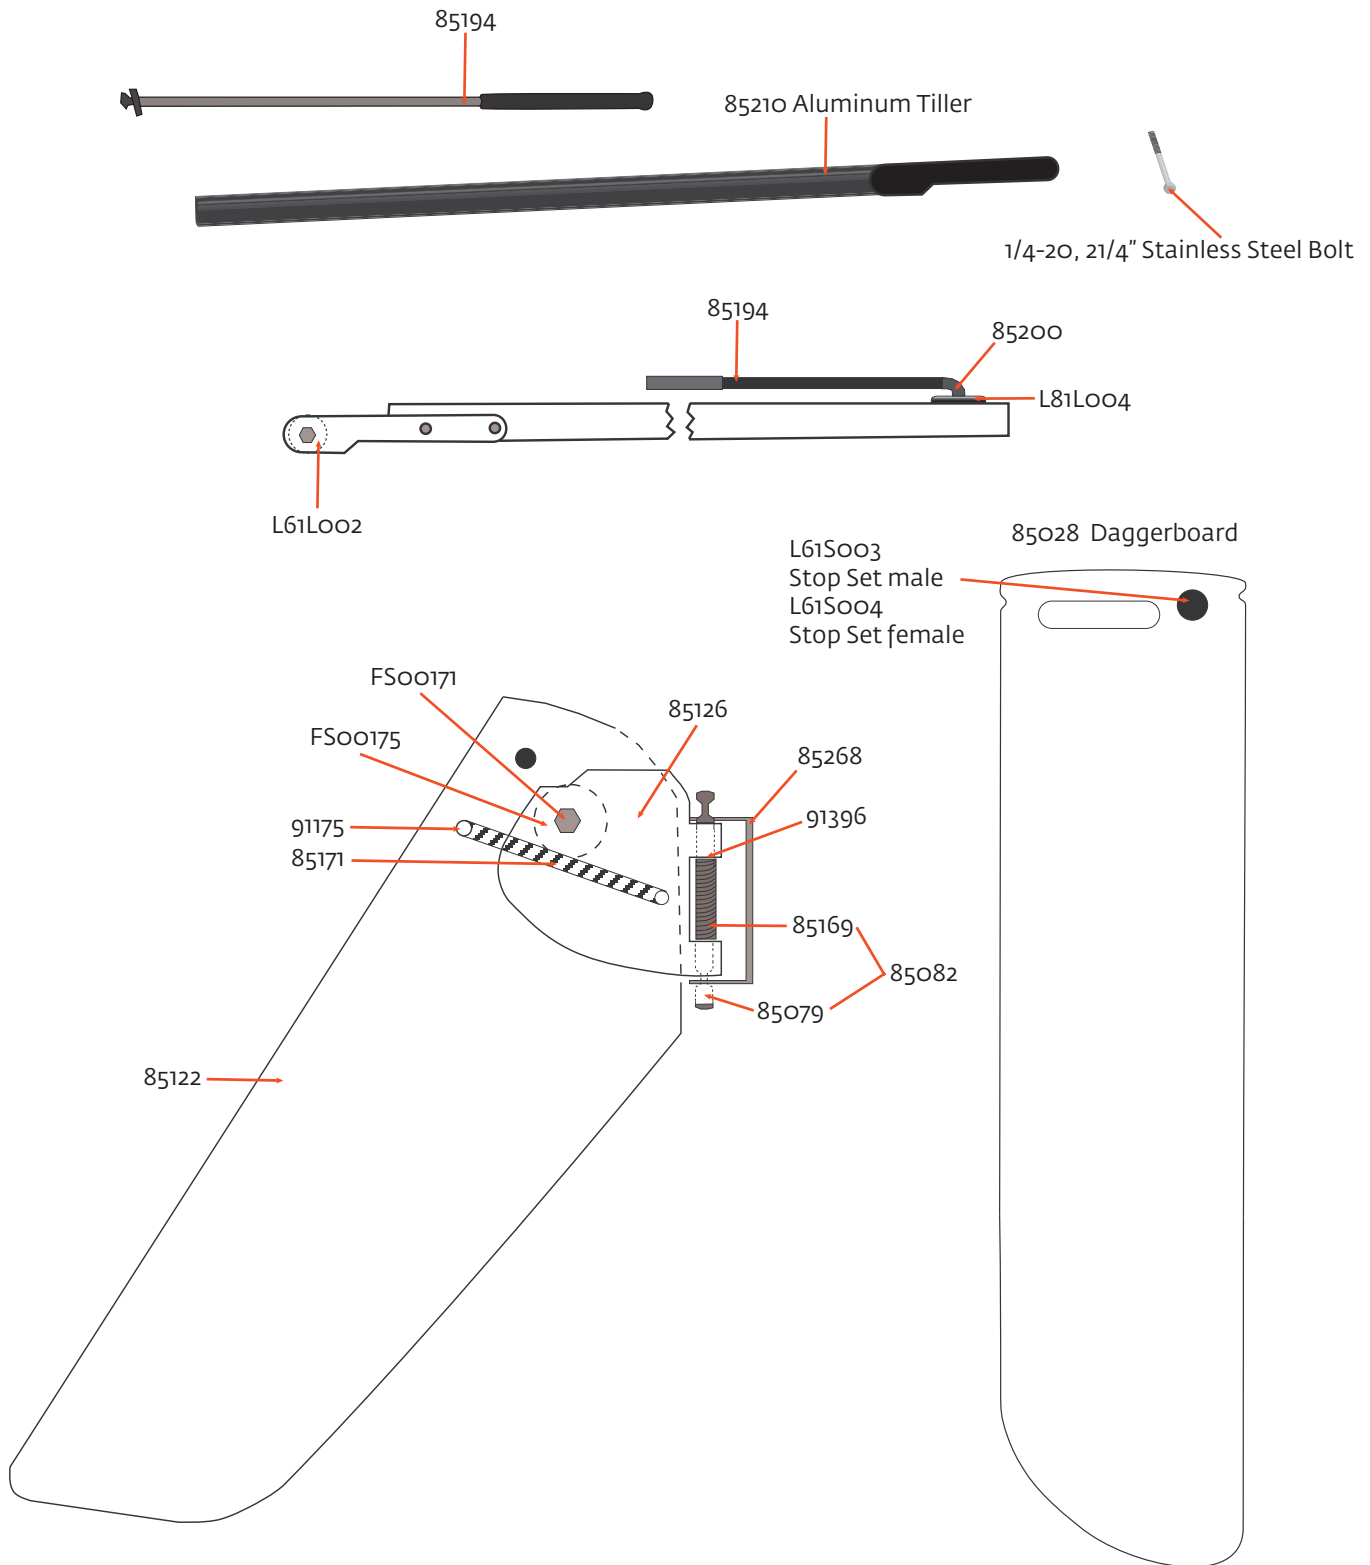

LASERPERFORMANCE

Sunfish PARTS LOCATOR

Sunfish Deck

SUNFISH PARTS LOCATOR

Sunfish Deck

SUNFISH PARTS LOCATOR

91026 Bailer Complete

- 91170
- 91062
- 91164
- 91029
- 91031

91025 Bailer Complete, old style bailer
91061 Cap only, old style bailer

Sunfish Blades

SUNFISH PARTS LOCATOR